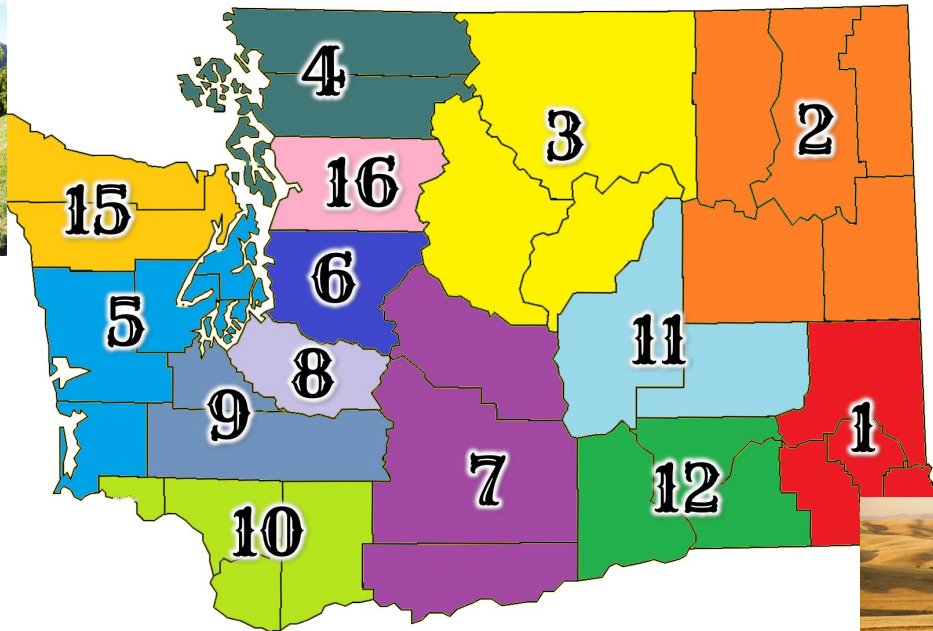

*If you're traveling, you may like to know
where the jams are*

District Contacts		
District 2	Ferry, Lincoln, Pend O'Reille, Spokane & Stevens	<u>Kyle Peterson</u>
District 3	Chelan, Douglas & Okanogan Counties	<u>Gerry Gengler</u>
District 4	Skagit, Whatcom, Island and San Juan Counties	<u>Margarite Cairns</u>
District 5	Kitsap, Mason, Grays Harbor & Pacific Counties	<u>Kay McCarthy</u>
District 6	King County	<u>Roy Calvert</u>
District 7	Yakima, Kittitas, & Klickitat Counties	Inactive
District 8	Pierce County	<u>Barbara Peterson</u>
District 9	Lewis & Thurston Counties	<u>Christie Easter</u>
District 10	Clark, Cowlitz, Skamania and Wahkiakum	<u>Denice Carter</u>
District 11	Grant and Adams Counties	<u>Charlie Root</u>
District 12	Benton, Franklin and Walla Walla Counties	<u>Joe Gunter</u>
District 15	Jefferson and Clallam Counties	<u>Rita Hubbard</u>
District 16	Snohomish County	<u>Noel Lareau</u>